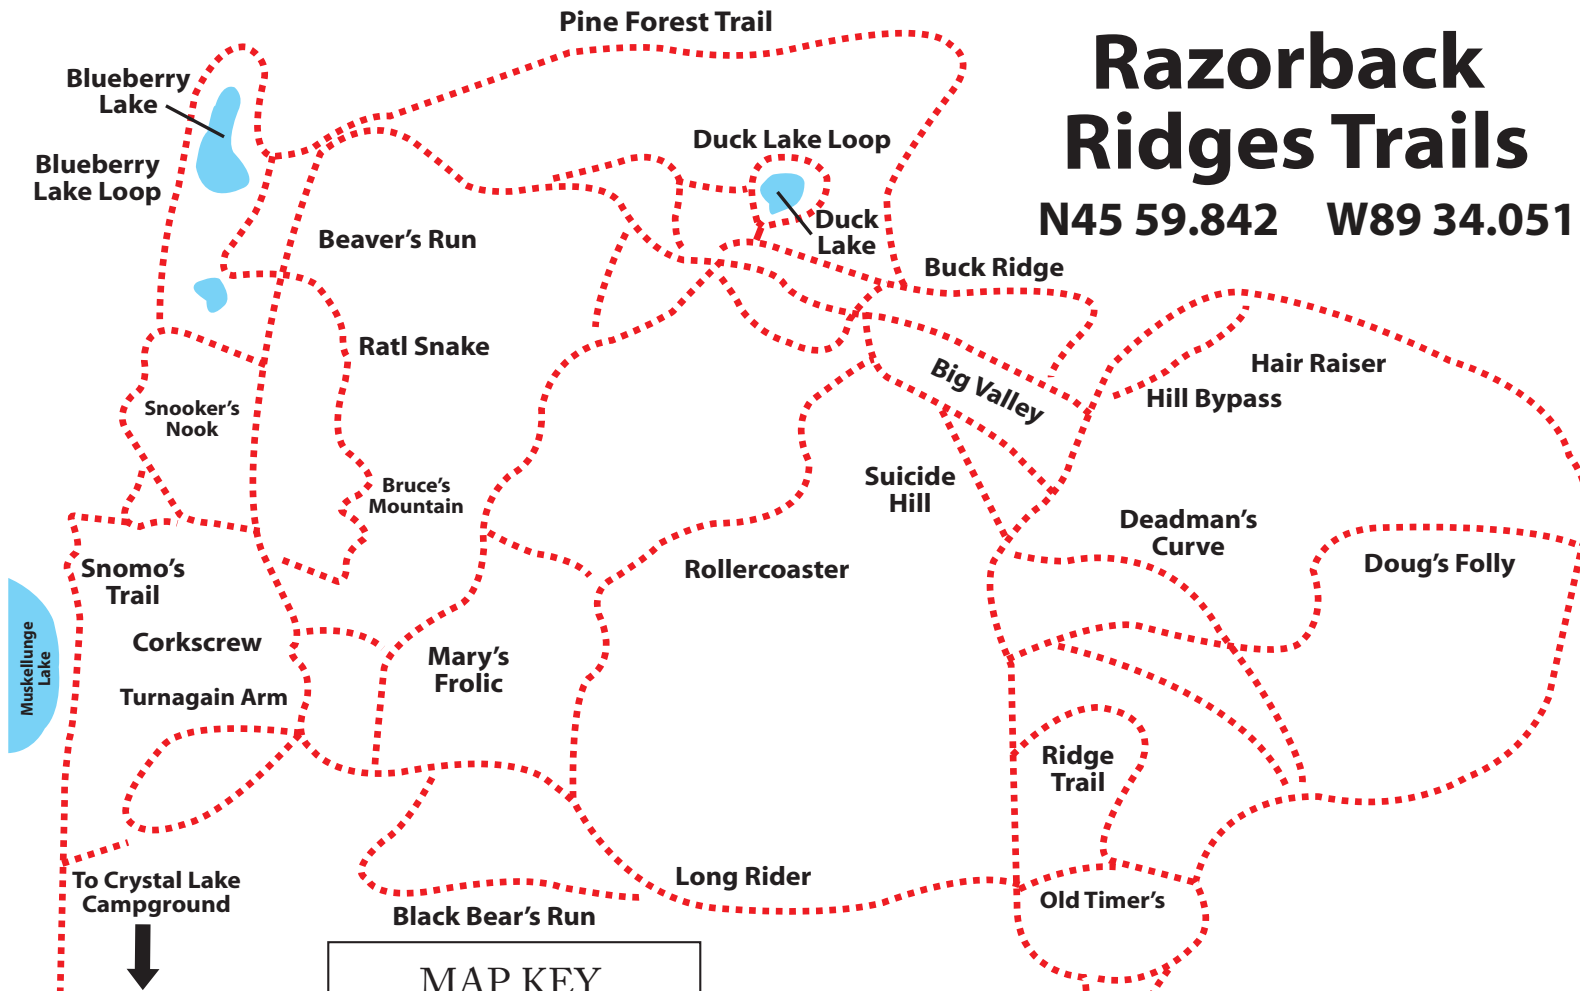

Razorback Ridges Trails

N45 59.842 W89 34.051

MAP KEY

-  Designated for Biking
-  X-C Skiing Groomed
-  Paved Roads
-  Trail
-  Parking
-  Warming Room
-  Leashed Pets Allowed*