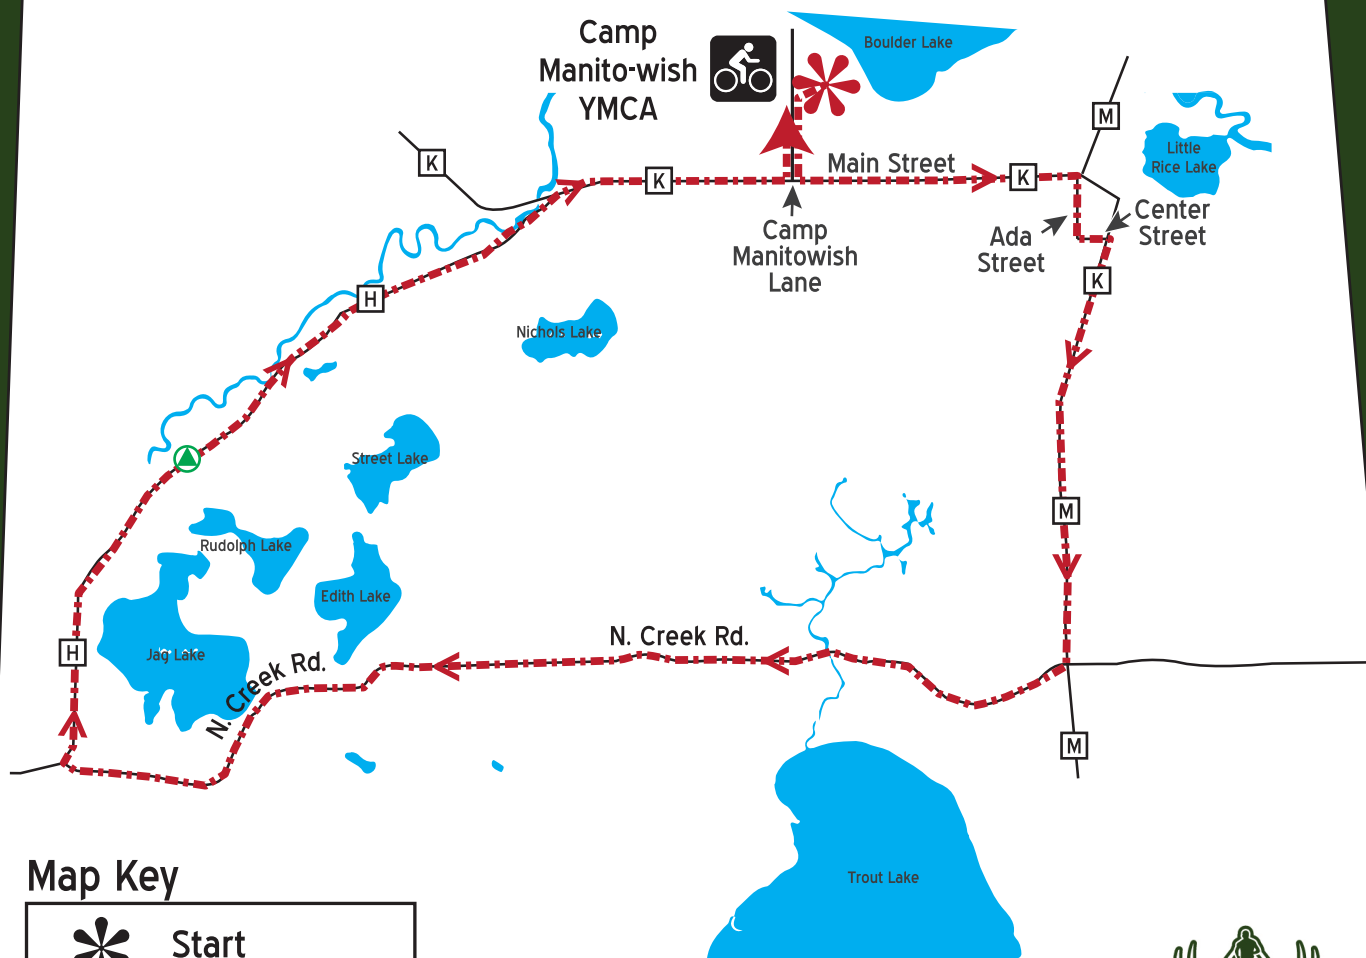

Boulder Junction

MUSKY CAPITAL OF THE WORLD®

22K BIKE ROUTE

Map Key

-  Start
-  Bike Route
-  Bike Drop-Off
-  Parking

For more information, go to whitedeertriathlon.com or call 1-800-GO-MUSKY.  