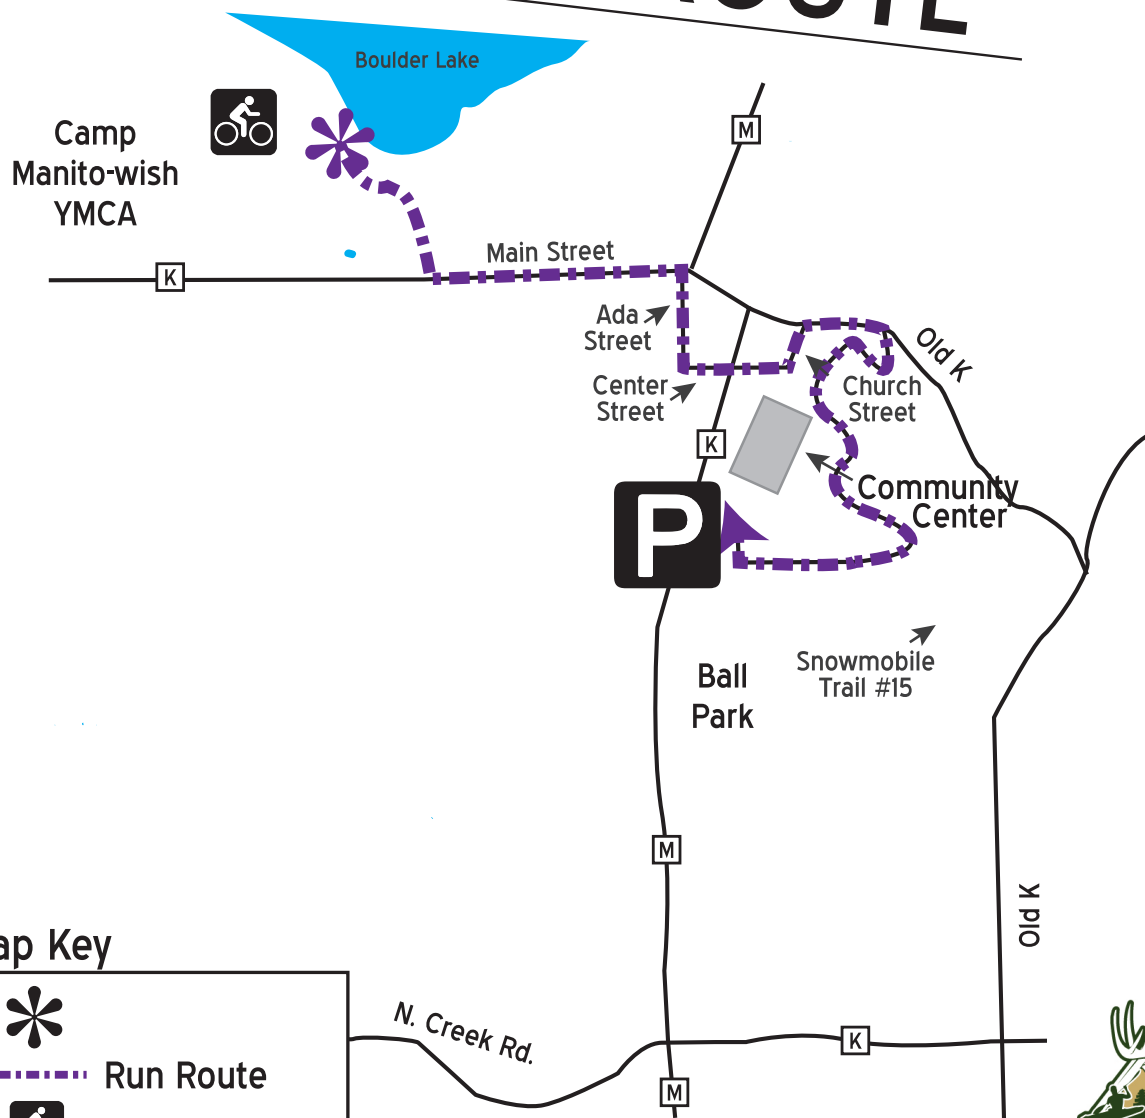

Boulder Junction

MUSKY CAPITAL OF THE WORLD®

6K RUN ROUTE

Map Key

-  Run Route
-  Bike Drop-Off
-  Parking

For more information, go to whitedeetriathlon.com or call 1-800-GO-MUSKY.  