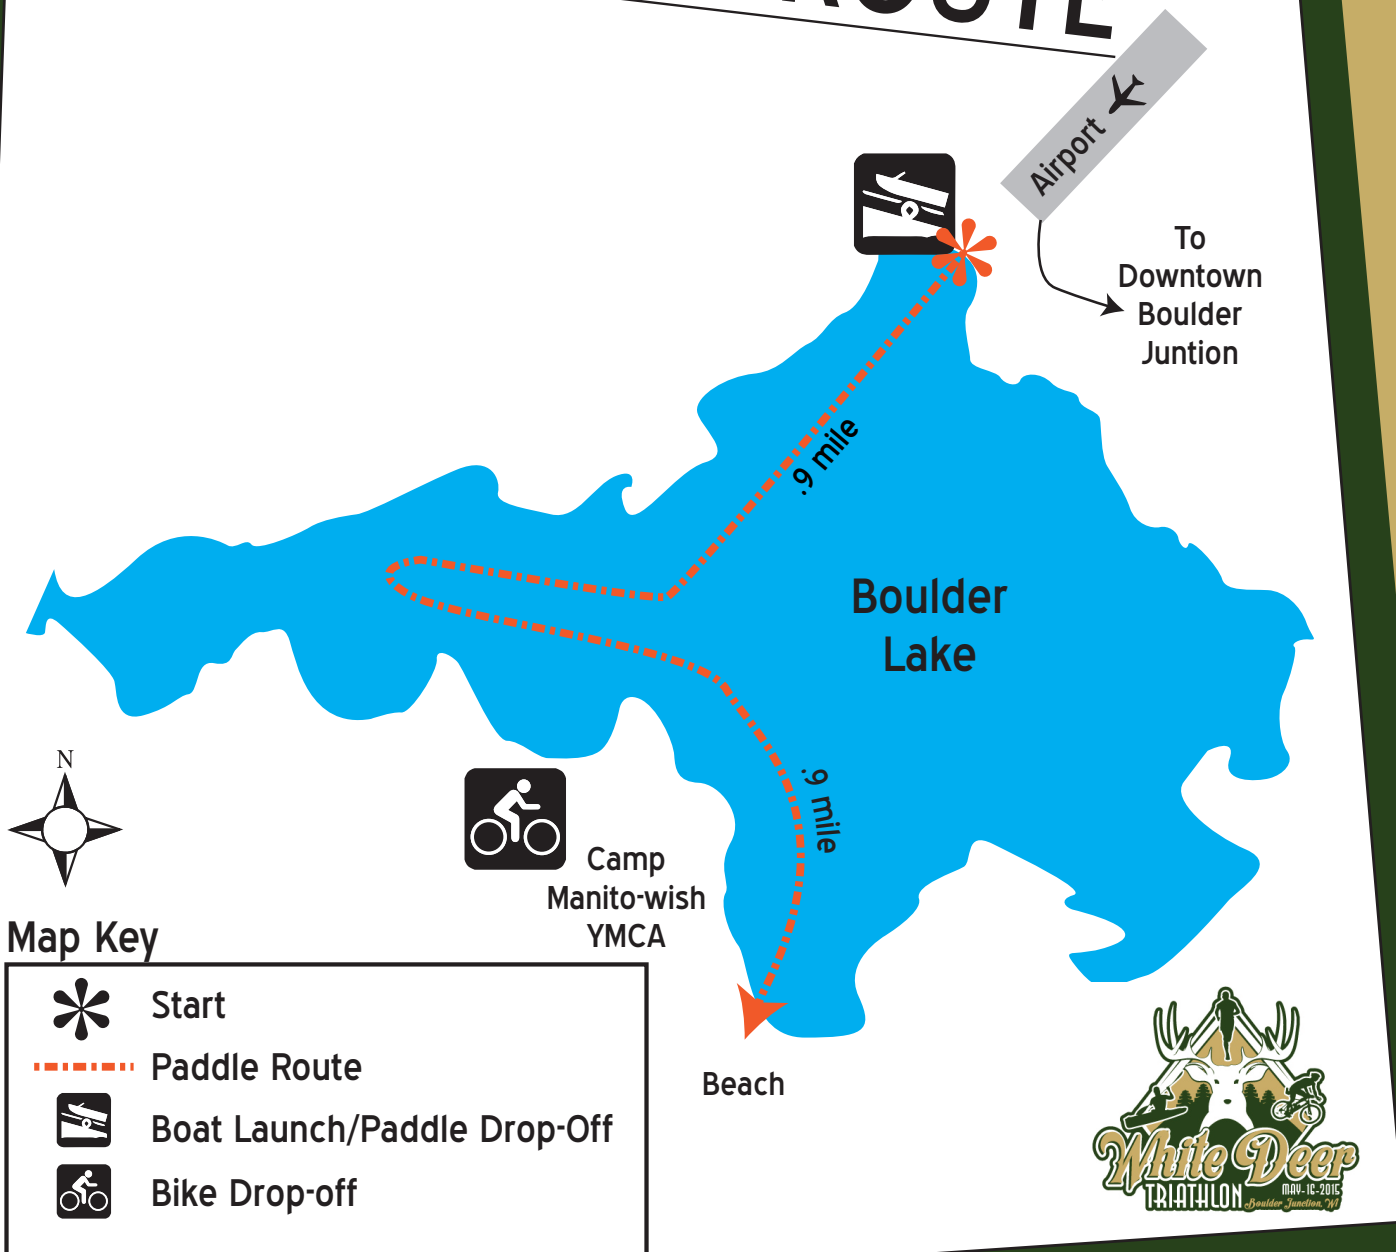

Boulder Junction

MUSKY CAPITAL OF THE WORLD®

3K PADDLE ROUTE

For more information, go to whitedeertriathlon.com or call 1-800-GO-MUSKY.