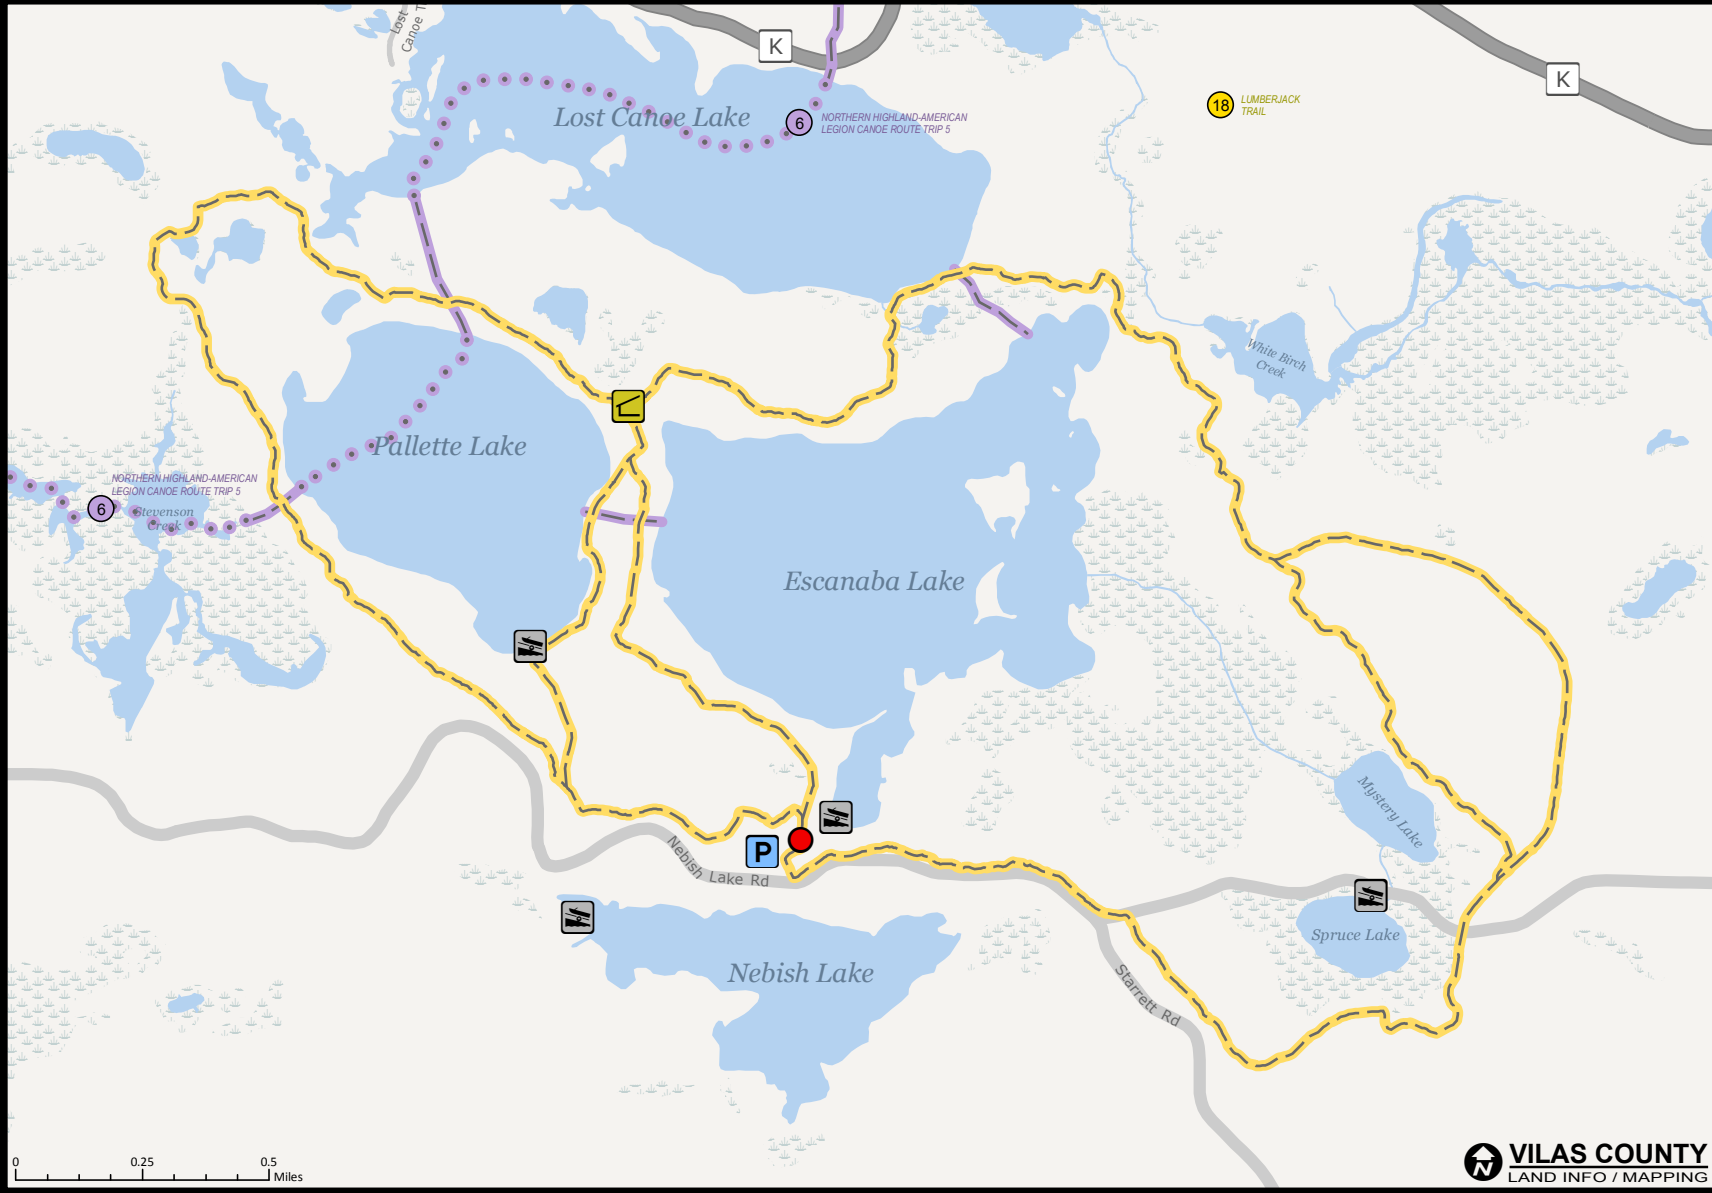

ESCANABA-PALLETTE LAKE TRAILS

- Groomed Skiing
- Hiking
- Birdwatching
- Leashed Pets, Not On Snow
- Pass Required

- Land Trail
- Portage Trail
- Paddling Route
- 18 Land Trail
- 6 Paddling Route
- Lake Access
- Parking
- Shelter
- Trail Head