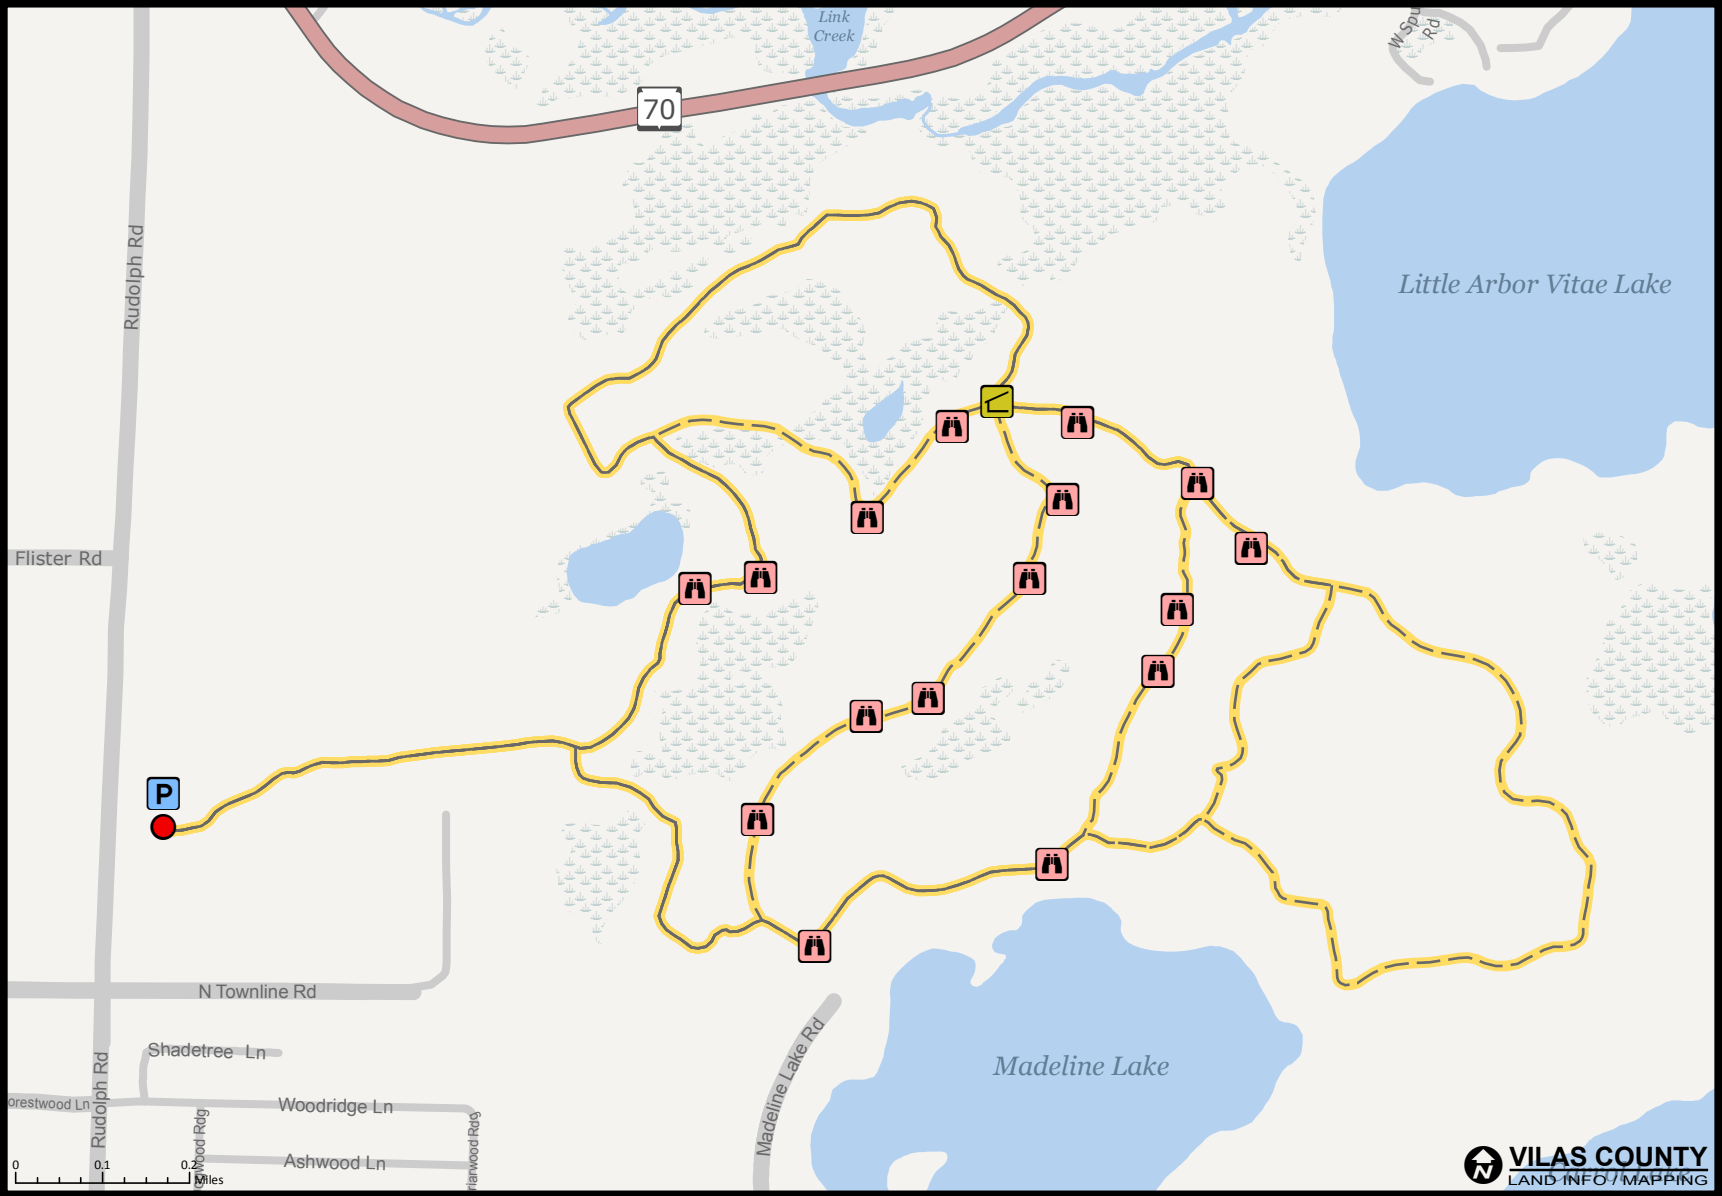

MADELINE LAKE TRAIL

- Mountain Biking
- Hiking
- Groomed Skiing
- Leashed Pets, Not On Snow

- Land Trail
- Parking
- Wildlife Opening
- Shelter
- Trail Head