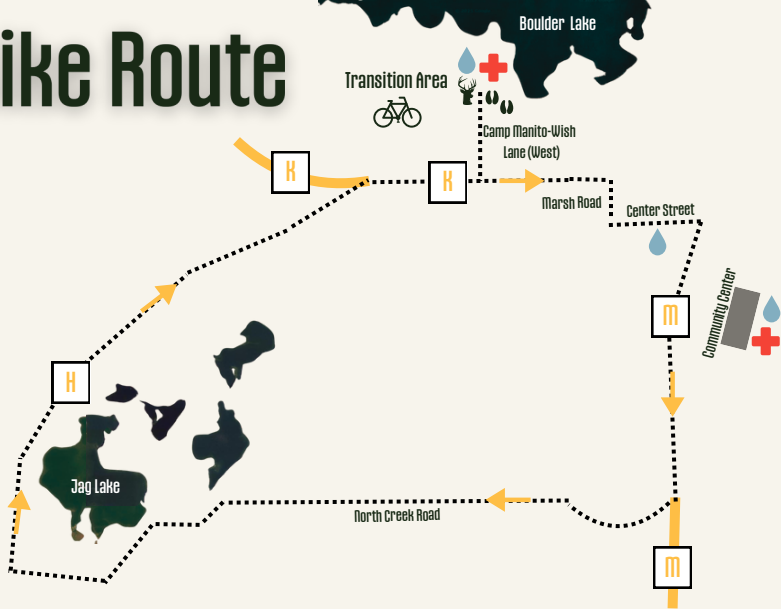

22K Bike Route

Map Key

	Start		County Hwy
	End		Course marker
	Route		First Aid
	Water Station	